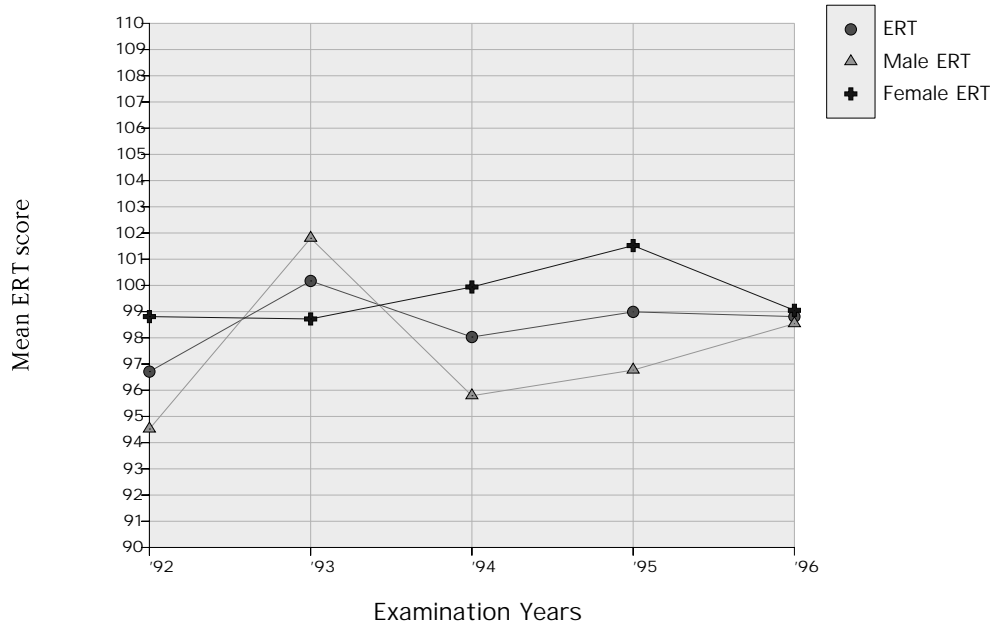

Average ERT scores SCHOOL C

Average GCSE scores School C

Sample size	'91	'92	'93	'94	'95	'96
All	100	115	89	116	139	131
M	49	54	42	54	66	75
F	51	61	47	62	73	56

Average ERT scores SCHOOL D

Average GCSE scores SCHOOL D

Sample size	'91	'92	'93	'94	'95	'96
All	34	26	30	44	39	44
M	20	15	19	29	22	28
F	14	11	11	15	17	16

Average ERT scores SCHOOL E

Average GCSE scores SCHOOL E

Sample size	'91	'92	'93	'94	'95	'96
All	119	117	138	105	128	112
M	64	44	73	52	63	65
F	55	73	65	53	65	57

Average ERT scores SCHOOL F

Average GCSE scores SCHOOL F

Sample size	'91	'92	'93	'94	'95	'96
All		145	140	156	177	200
M		71	66	72	94	95
F		74	74	84	83	105