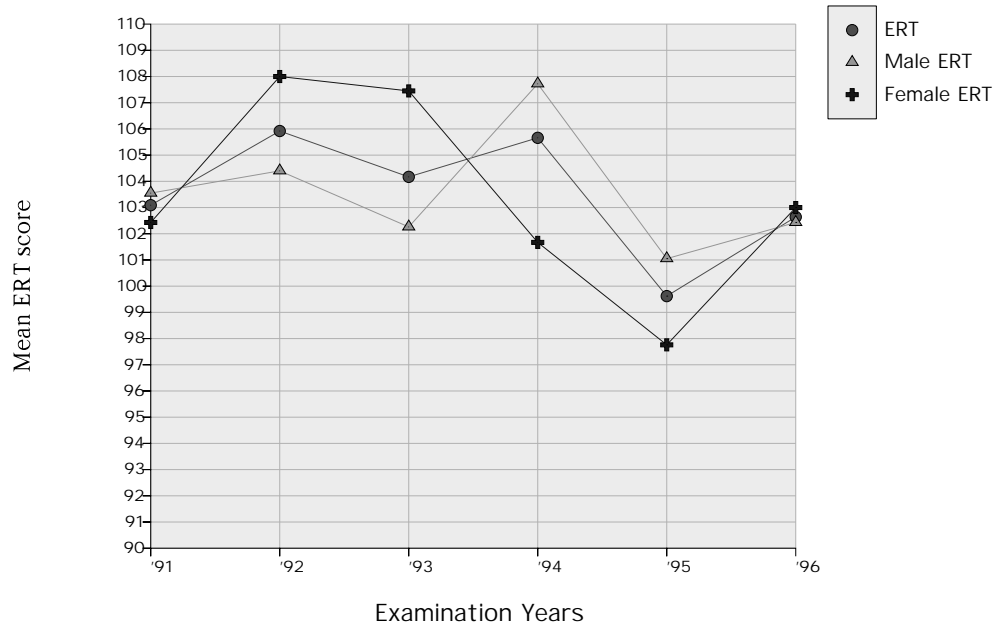

Average GCSE scores SCHOOL A

Sample size	'91	'92	'93	'94	'95	'96
All	83	109	84	111	92	100
M	44	52	41	59	47	52
F	39	57	43	52	45	48

Average ERT scores SCHOOL B

Average GCSE scores SCHOOL B

Sample size	'91	'92	'93	'94	'95	'96
All	186	175	149	133	142	156
M	89	89	87	74	79	75
F	97	86	62	59	63	81

Average ERT scores SCHOOL C

Average GCSE scores School C

Sample size	'91	'92	'93	'94	'95	'96
All	100	115	89	116	139	131
M	49	54	42	54	66	75
F	51	61	47	62	73	56

Average ERT scores SCHOOL D

Average GCSE scores SCHOOL D

Sample size	'91	'92	'93	'94	'95	'96
All	34	26	30	44	39	44
M	20	15	19	29	22	28
F	14	11	11	15	17	16

Average ERT scores SCHOOL E

Average GCSE scores SCHOOL E

Sample size	'91	'92	'93	'94	'95	'96
All	119	117	138	105	128	112
M	64	44	73	52	63	65
F	55	73	65	53	65	57