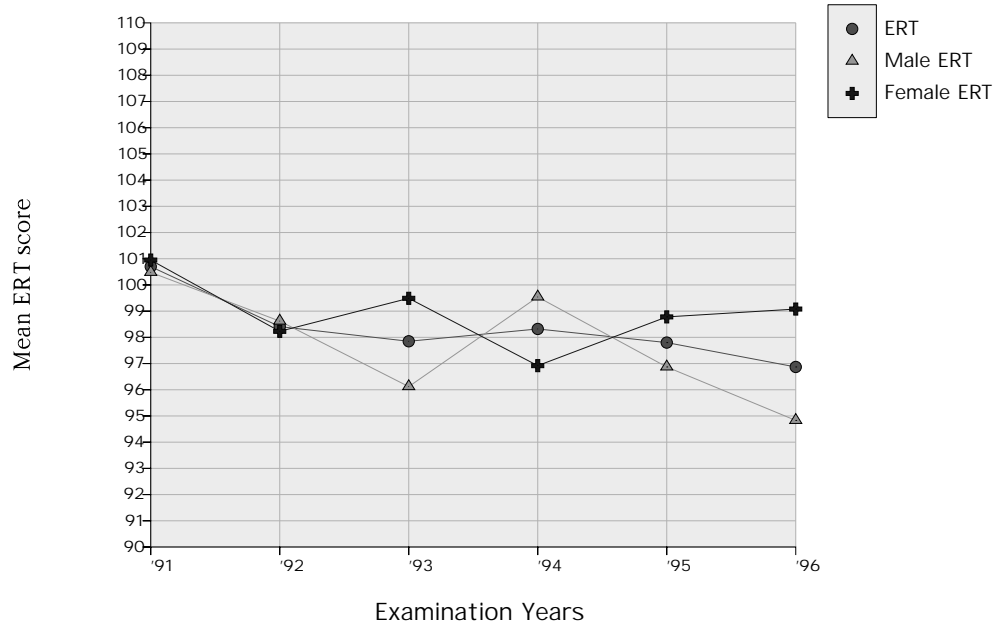

Appendix D

Average ERT scores Large Sample

Average GCSE scores Large Sample

Sample size	'91	'92	'93	'94	'95	'96
All	611	1092	990	1489	1630	2834
M	342	534	513	761	818	1420
F	269	558	477	728	812	1414

Average ERT scores SCHOOL A

Average GCSE scores SCHOOL A

Sample size	'91	'92	'93	'94	'95	'96
All	83	109	84	111	92	100
M	44	52	41	59	47	52
F	39	57	43	52	45	48

Average ERT scores SCHOOL B

Average GCSE scores SCHOOL B

Sample size	'91	'92	'93	'94	'95	'96
All	186	175	149	133	142	156
M	89	89	87	74	79	75
F	97	86	62	59	63	81

Average ERT scores SCHOOL C

Average GCSE scores School C

Sample size	'91	'92	'93	'94	'95	'96
All	100	115	89	116	139	131
M	49	54	42	54	66	75
F	51	61	47	62	73	56

Average ERT scores SCHOOL D

Average GCSE scores SCHOOL D