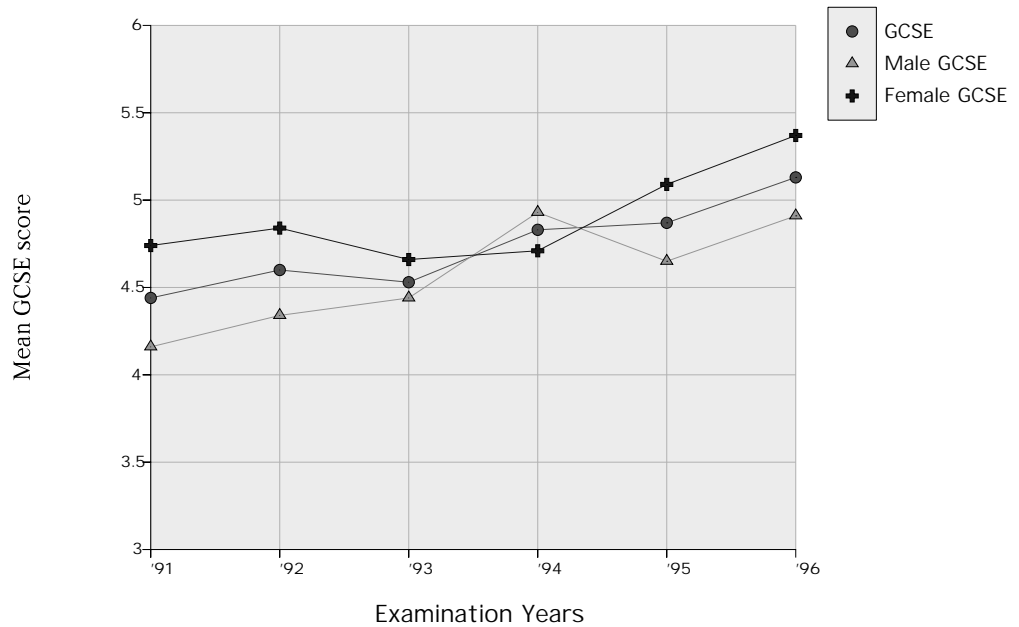

Appendix D

Average ERT scores Large Sample

Average GCSE scores Large Sample

Sample size	'91	'92	'93	'94	'95	'96
All	611	1092	990	1489	1630	2834
M	342	534	513	761	818	1420
F	269	558	477	728	812	1414

Average ERT scores SCHOOL A

Average GCSE scores SCHOOL A

Sample size	'91	'92	'93	'94	'95	'96
All	83	109	84	111	92	100
M	44	52	41	59	47	52
F	39	57	43	52	45	48

Average ERT scores SCHOOL B

Average GCSE scores SCHOOL B

Sample size	'91	'92	'93	'94	'95	'96
All	186	175	149	133	142	156
M	89	89	87	74	79	75
F	97	86	62	59	63	81

Average ERT scores SCHOOL C

Average GCSE scores School C

Sample size	'91	'92	'93	'94	'95	'96
All	100	115	89	116	139	131
M	49	54	42	54	66	75
F	51	61	47	62	73	56

Average ERT scores SCHOOL D

Average GCSE scores SCHOOL D