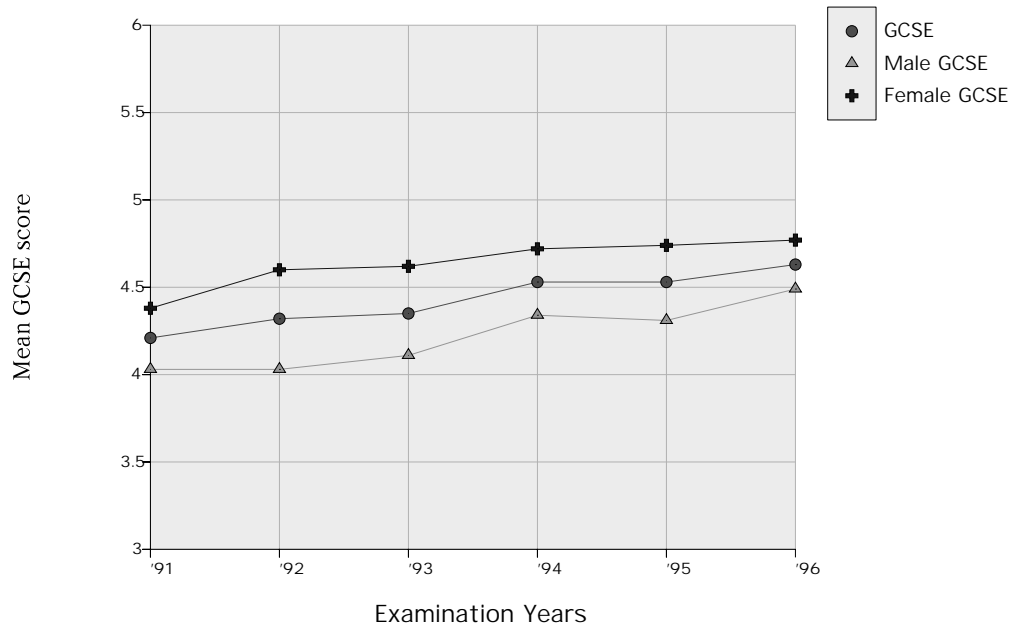

Appendix D

Average ERT scores Large Sample

Average GCSE scores Large Sample

Sample size	'91	'92	'93	'94	'95	'96
All	611	1092	990	1489	1630	2834
M	342	534	513	761	818	1420
F	269	558	477	728	812	1414

Average ERT scores SCHOOL A

Average GCSE scores SCHOOL A

Sample size	'91	'92	'93	'94	'95	'96
All	83	109	84	111	92	100
M	44	52	41	59	47	52
F	39	57	43	52	45	48

Average ERT scores SCHOOL B

Average GCSE scores SCHOOL B

Sample size	'91	'92	'93	'94	'95	'96
All	186	175	149	133	142	156
M	89	89	87	74	79	75
F	97	86	62	59	63	81

Average ERT scores SCHOOL C

Average GCSE scores School C

Sample size	'91	'92	'93	'94	'95	'96
All	100	115	89	116	139	131
M	49	54	42	54	66	75
F	51	61	47	62	73	56

Average ERT scores SCHOOL D

Average GCSE scores SCHOOL D