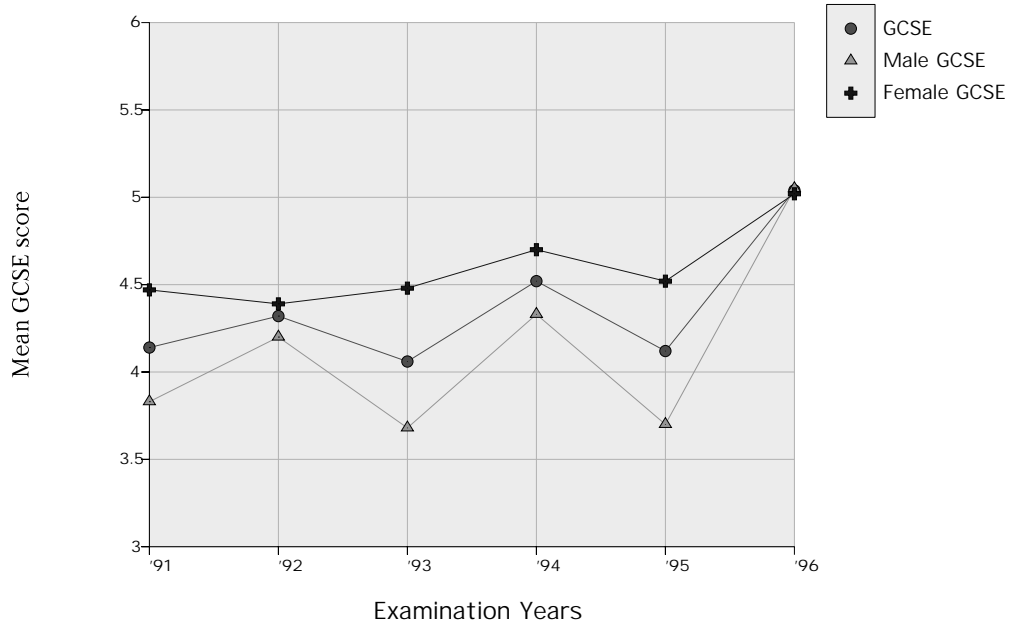

Average GCSE scores SCHOOL A

Sample size	'91	'92	'93	'94	'95	'96
All	83	109	84	111	92	100
M	44	52	41	59	47	52
F	39	57	43	52	45	48

Average ERT scores SCHOOL B

Average GCSE scores SCHOOL B

Sample size	'91	'92	'93	'94	'95	'96
All	186	175	149	133	142	156
M	89	89	87	74	79	75
F	97	86	62	59	63	81

Average ERT scores SCHOOL C

Average GCSE scores School C

Sample size	'91	'92	'93	'94	'95	'96
All	100	115	89	116	139	131
M	49	54	42	54	66	75
F	51	61	47	62	73	56

Average ERT scores SCHOOL D

Average GCSE scores SCHOOL D

Sample size	'91	'92	'93	'94	'95	'96
All	34	26	30	44	39	44
M	20	15	19	29	22	28
F	14	11	11	15	17	16

Average ERT scores SCHOOL E

Average GCSE scores SCHOOL E

Sample size	'91	'92	'93	'94	'95	'96
All	119	117	138	105	128	112
M	64	44	73	52	63	65
F	55	73	65	53	65	57