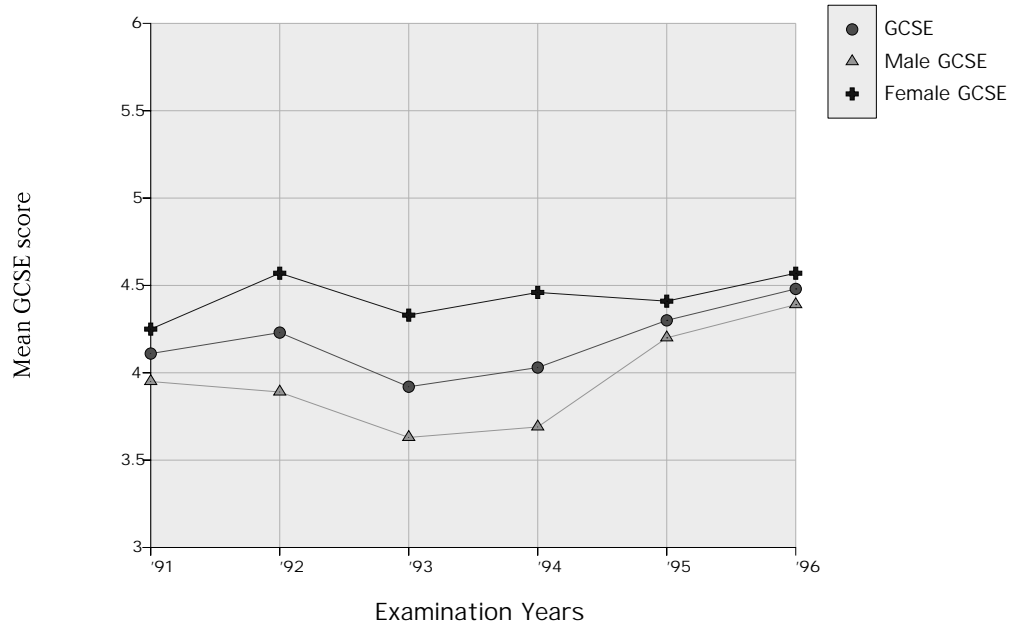

Average GCSE scores SCHOOL A

Sample size	'91	'92	'93	'94	'95	'96
All	83	109	84	111	92	100
M	44	52	41	59	47	52
F	39	57	43	52	45	48

Average ERT scores SCHOOL B

Average GCSE scores SCHOOL B

Sample size	'91	'92	'93	'94	'95	'96
All	186	175	149	133	142	156
M	89	89	87	74	79	75
F	97	86	62	59	63	81

Average ERT scores SCHOOL C

Average GCSE scores School C

Sample size	'91	'92	'93	'94	'95	'96
All	100	115	89	116	139	131
M	49	54	42	54	66	75
F	51	61	47	62	73	56

Average ERT scores SCHOOL D

Average GCSE scores SCHOOL D