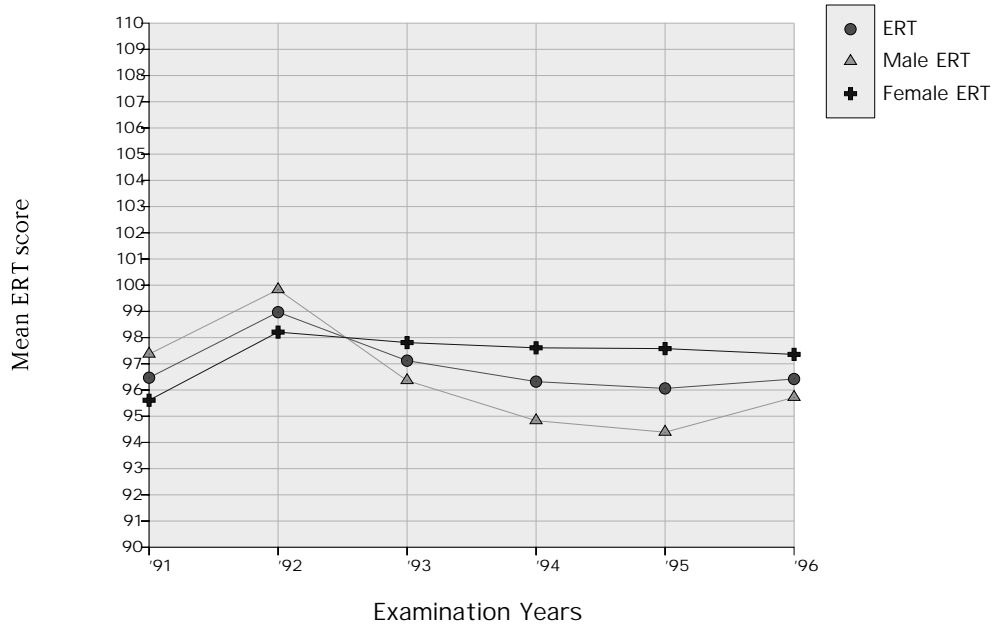

Average GCSE scores SCHOOL A

Sample size	'91	'92	'93	'94	'95	'96
All	83	109	84	111	92	100
M	44	52	41	59	47	52
F	39	57	43	52	45	48

Average ERT scores SCHOOL B

Average GCSE scores SCHOOL B

Sample size	'91	'92	'93	'94	'95	'96
All	186	175	149	133	142	156
M	89	89	87	74	79	75
F	97	86	62	59	63	81

Average ERT scores SCHOOL C

Average GCSE scores School C

Sample size	'91	'92	'93	'94	'95	'96
All	100	115	89	116	139	131
M	49	54	42	54	66	75
F	51	61	47	62	73	56

Average ERT scores SCHOOL D

Average GCSE scores SCHOOL D

Sample size	'91	'92	'93	'94	'95	'96
All	34	26	30	44	39	44
M	20	15	19	29	22	28
F	14	11	11	15	17	16

Average ERT scores SCHOOL E

Average GCSE scores SCHOOL E

Sample size	'91	'92	'93	'94	'95	'96
All	119	117	138	105	128	112
M	64	44	73	52	63	65
F	55	73	65	53	65	57