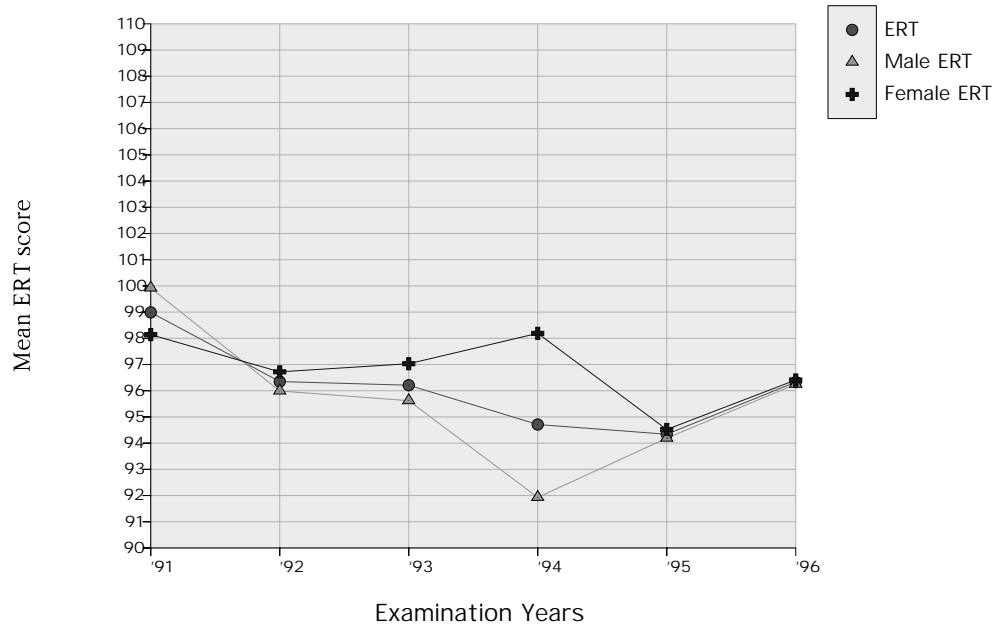

Appendix D

Average ERT scores Large Sample

Average GCSE scores Large Sample

Sample size	'91	'92	'93	'94	'95	'96
All	611	1092	990	1489	1630	2834
M	342	534	513	761	818	1420
F	269	558	477	728	812	1414

Average ERT scores SCHOOL A

Average GCSE scores SCHOOL A

Sample size	'91	'92	'93	'94	'95	'96
All	83	109	84	111	92	100
M	44	52	41	59	47	52
F	39	57	43	52	45	48

Average ERT scores SCHOOL B

Average GCSE scores SCHOOL B

Sample size	'91	'92	'93	'94	'95	'96
All	186	175	149	133	142	156
M	89	89	87	74	79	75
F	97	86	62	59	63	81

Average ERT scores SCHOOL C

Average GCSE scores School C

Sample size	'91	'92	'93	'94	'95	'96
All	100	115	89	116	139	131
M	49	54	42	54	66	75
F	51	61	47	62	73	56

Average ERT scores SCHOOL D

Average GCSE scores SCHOOL D