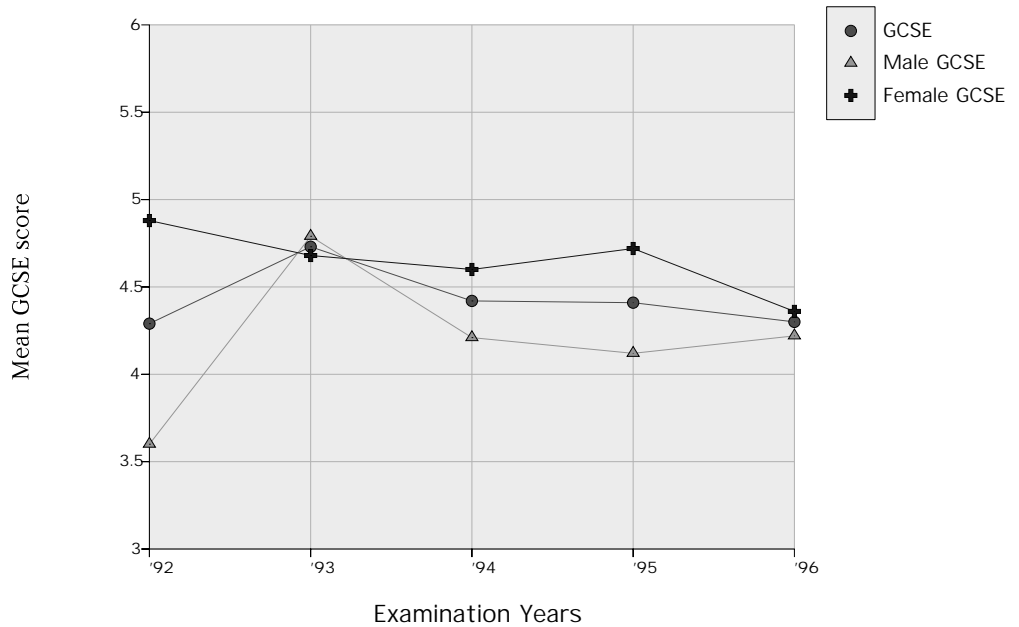

Average ERT scores SCHOOL C

Average GCSE scores School C

Sample size	'91	'92	'93	'94	'95	'96
All	100	115	89	116	139	131
M	49	54	42	54	66	75
F	51	61	47	62	73	56

Average ERT scores SCHOOL D

Average GCSE scores SCHOOL D

Sample size	'91	'92	'93	'94	'95	'96
All	34	26	30	44	39	44
M	20	15	19	29	22	28
F	14	11	11	15	17	16

Average ERT scores SCHOOL E

Average GCSE scores SCHOOL E

Sample size	'91	'92	'93	'94	'95	'96
All	119	117	138	105	128	112
M	64	44	73	52	63	65
F	55	73	65	53	65	57

Average ERT scores SCHOOL F

Average GCSE scores SCHOOL F

Sample size	'91	'92	'93	'94	'95	'96
All		145	140	156	177	200
M		71	66	72	94	95
F		74	74	84	83	105