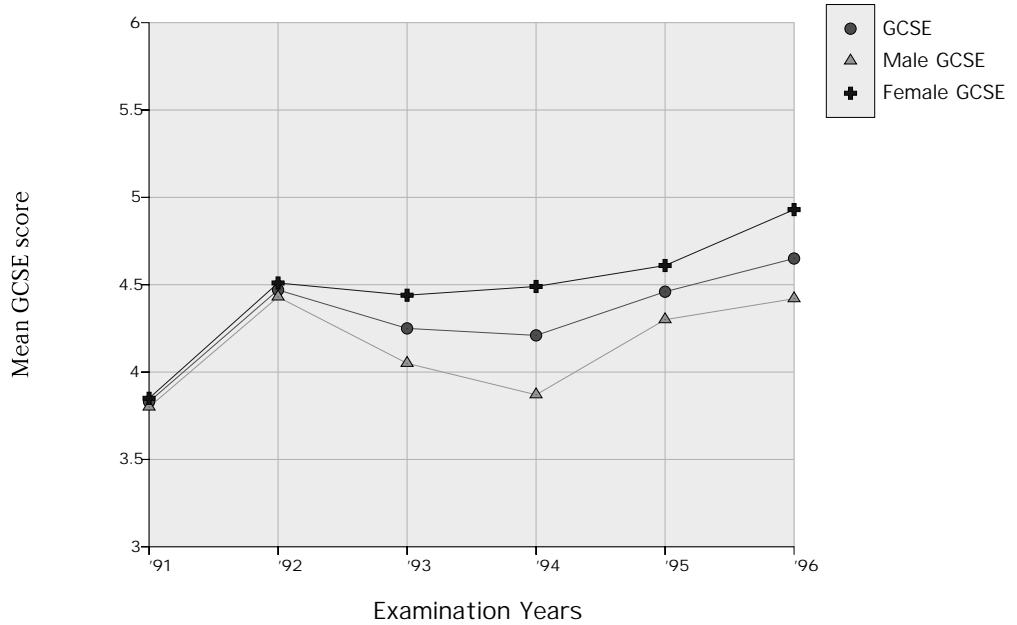

Average GCSE scores SCHOOL A

Sample size	'91	'92	'93	'94	'95	'96
All	83	109	84	111	92	100
M	44	52	41	59	47	52
F	39	57	43	52	45	48

Average ERT scores SCHOOL B

Average GCSE scores SCHOOL B

Sample size	'91	'92	'93	'94	'95	'96
All	186	175	149	133	142	156
M	89	89	87	74	79	75
F	97	86	62	59	63	81

Average ERT scores SCHOOL C

Average GCSE scores School C

Sample size	'91	'92	'93	'94	'95	'96
All	100	115	89	116	139	131
M	49	54	42	54	66	75
F	51	61	47	62	73	56

Average ERT scores SCHOOL D

Average GCSE scores SCHOOL D

Sample size	'91	'92	'93	'94	'95	'96
All	34	26	30	44	39	44
M	20	15	19	29	22	28
F	14	11	11	15	17	16

Average ERT scores SCHOOL E

Average GCSE scores SCHOOL E

Sample size	'91	'92	'93	'94	'95	'96
All	119	117	138	105	128	112
M	64	44	73	52	63	65
F	55	73	65	53	65	57