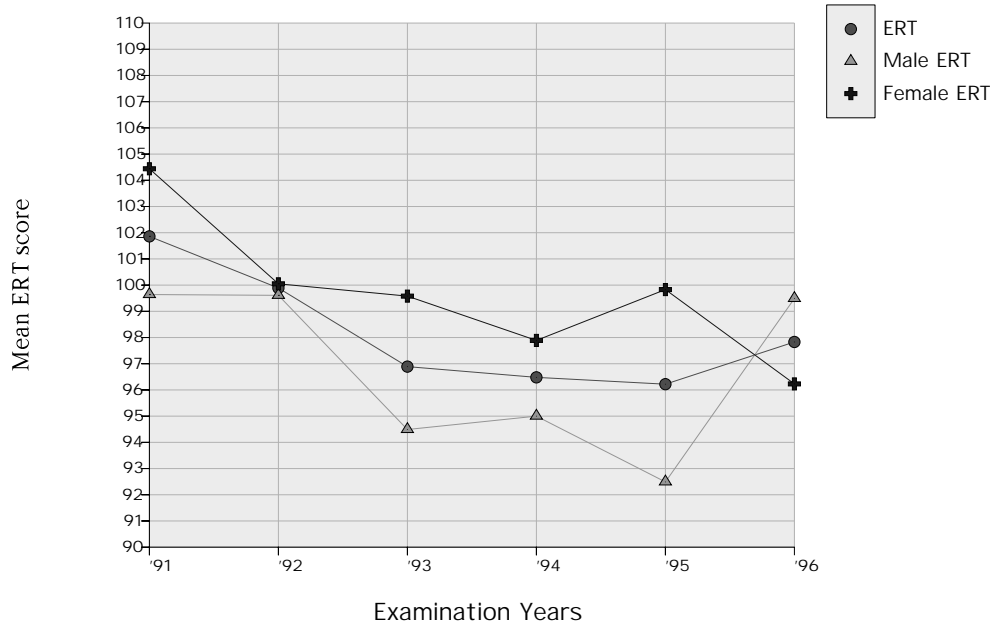

Average ERT scores SCHOOL C

Average GCSE scores School C

Sample size	'91	'92	'93	'94	'95	'96
All	100	115	89	116	139	131
M	49	54	42	54	66	75
F	51	61	47	62	73	56

Average ERT scores SCHOOL D

Average GCSE scores SCHOOL D

Sample size	'91	'92	'93	'94	'95	'96
All	34	26	30	44	39	44
M	20	15	19	29	22	28
F	14	11	11	15	17	16

Average ERT scores SCHOOL E

Average GCSE scores SCHOOL E

Sample size	'91	'92	'93	'94	'95	'96
All	119	117	138	105	128	112
M	64	44	73	52	63	65
F	55	73	65	53	65	57