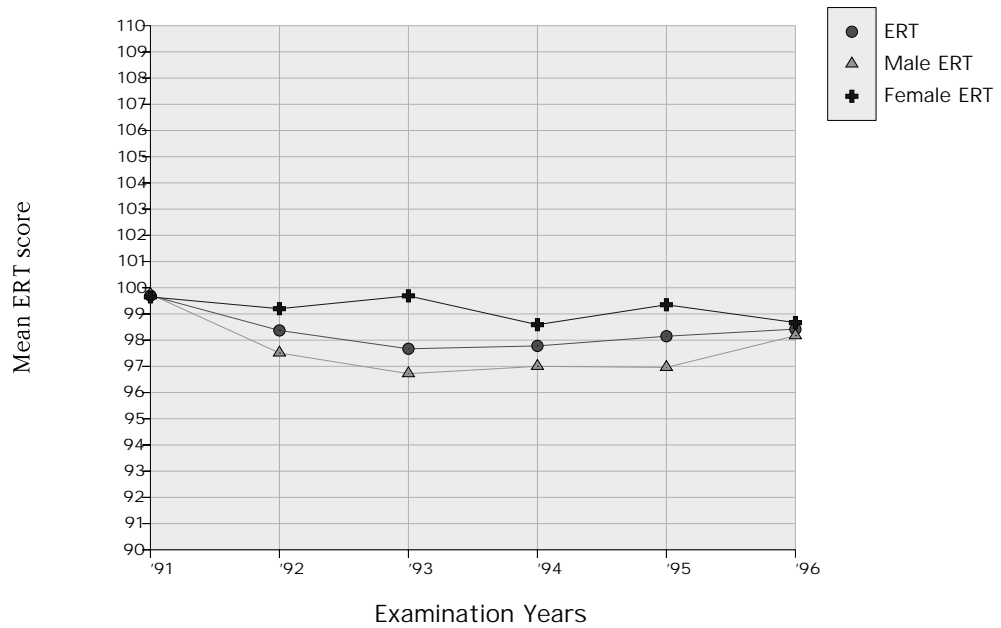

Appendix D

Average ERT scores Large Sample

Average GCSE scores Large Sample

Sample size	'91	'92	'93	'94	'95	'96
All	611	1092	990	1489	1630	2834
M	342	534	513	761	818	1420
F	269	558	477	728	812	1414

Average ERT scores SCHOOL A

Average GCSE scores SCHOOL A

Sample size	'91	'92	'93	'94	'95	'96
All	83	109	84	111	92	100
M	44	52	41	59	47	52
F	39	57	43	52	45	48

Average ERT scores SCHOOL B

Average GCSE scores SCHOOL B

Sample size	'91	'92	'93	'94	'95	'96
All	186	175	149	133	142	156
M	89	89	87	74	79	75
F	97	86	62	59	63	81

Average ERT scores SCHOOL C

Average GCSE scores School C

Sample size	'91	'92	'93	'94	'95	'96
All	100	115	89	116	139	131
M	49	54	42	54	66	75
F	51	61	47	62	73	56

Average ERT scores SCHOOL D

Average GCSE scores SCHOOL D