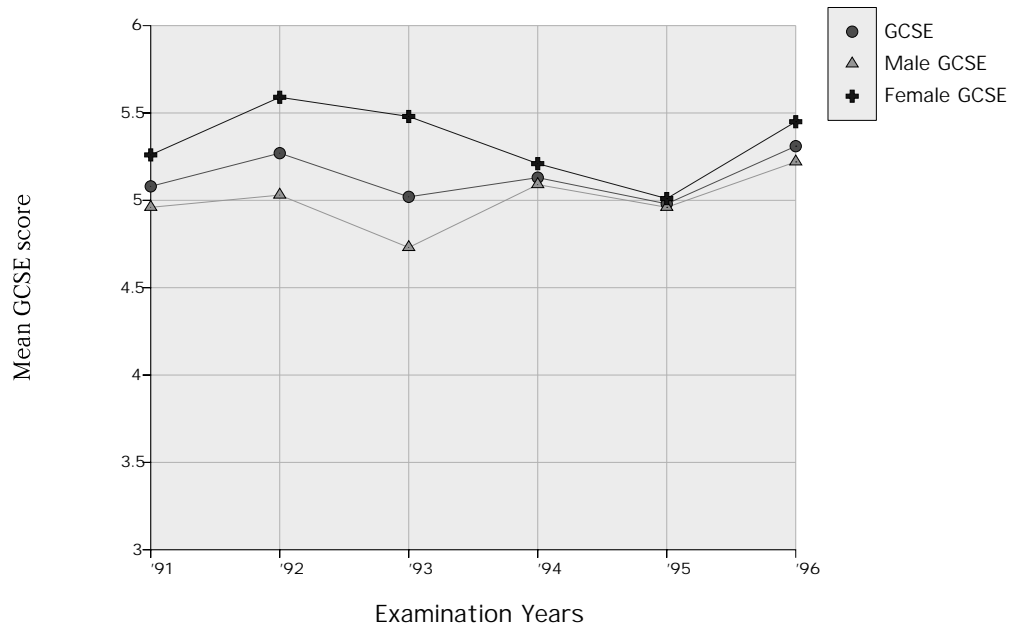

Average GCSE scores SCHOOL A

Sample size	'91	'92	'93	'94	'95	'96
All	83	109	84	111	92	100
M	44	52	41	59	47	52
F	39	57	43	52	45	48

Average ERT scores SCHOOL B

Average GCSE scores SCHOOL B

Sample size	'91	'92	'93	'94	'95	'96
All	186	175	149	133	142	156
M	89	89	87	74	79	75
F	97	86	62	59	63	81

Average ERT scores SCHOOL C

Average GCSE scores School C

Sample size	'91	'92	'93	'94	'95	'96
All	100	115	89	116	139	131
M	49	54	42	54	66	75
F	51	61	47	62	73	56

Average ERT scores SCHOOL D

Average GCSE scores SCHOOL D

Sample size	'91	'92	'93	'94	'95	'96
All	34	26	30	44	39	44
M	20	15	19	29	22	28
F	14	11	11	15	17	16

Average ERT scores SCHOOL E

Average GCSE scores SCHOOL E

Sample size	'91	'92	'93	'94	'95	'96
All	119	117	138	105	128	112
M	64	44	73	52	63	65
F	55	73	65	53	65	57